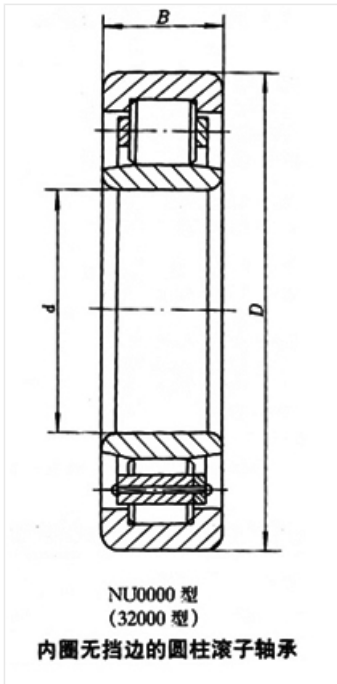

Bearing Model NU2208E

Overall dimension (mm)

d 40

D 80

B 23

Limit speed (RPM)

Grease 7000

Oil lubrication 9000

Rated load

Cr(N) 67.5

Cr(N) 75.2

Weight(kg) 0.507

NU0000 型
(32000 型)
内圈无挡边的圆柱滚子轴承