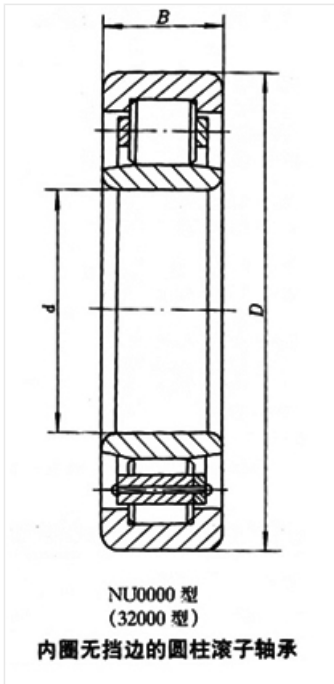

Bearing Model NU305M

Overall dimension (mm)

d 25

D 62

B 17

Limit speed (RPM)

Grease —

Oil lubrication —

Rated load

Cr(N) —

Cr(N) —

Weight(kg) 0.284

NU0000 型
(32000 型)
内圈无挡边的圆柱滚子轴承