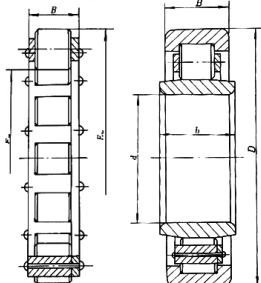

Bearing Model NF315WC/C2

Overall dimension (mm)

d 75

D 160

B 45

Limit speed (RPM)

Grease -

Oil lubrication -

Rated load

Cr(N) -

Cr(N) -

Weight(kg) 4.16

NF0000WC  
(402000 型)

NF0000WCN1 型  
(402000K 型)

宽外圈并有单挡边的圆柱滚子轴承

K000×00×00 型  
(602000 型)