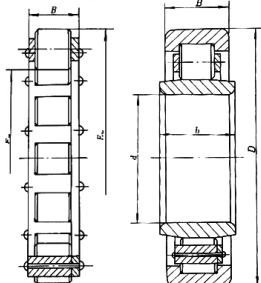

Bearing Model NF315WC/C3

Overall dimension (mm)

d 75

D 160

B 45

Limit speed (RPM)

Grease -

Oil lubrication -

Rated load

Cr(N) -

Cr(N) -

Weight(kg) 4.16

NF0000WC
(402000 型)

NF0000WCN1 型
(402000K 型)

宽外圈并有单挡边的圆柱滚子轴承

K000×00×00 型
(602000 型)