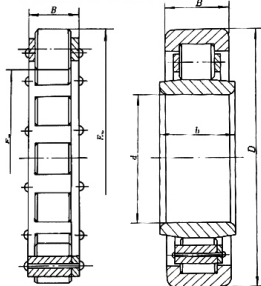

Bearing Model NF310WC/C2

Overall dimension (mm)

d 50

D 110

B 27

Limit speed (RPM)

Grease -

Oil lubrication -

Rated load

Cr(N) -

Cr(N) -

Weight(kg) -

NF0000WC
(402000 型)

NF0000WCN1 型
(402000K 型)

宽外圈并有单挡边的圆柱滚子轴承

K000×00×00 型
(602000 型)