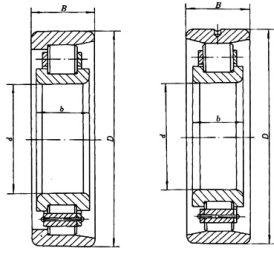

Bearing Model N310WCN1/C2

Overall dimension (mm)

d 50

D 110

B 27

Limit speed (RPM)

Grease -

Oil lubrication -

Rated load

Cr(N) -

Cr(N) -

Weight(kg) -

NF0000WC
(402000 型)

NF0000WCN1 型
(402000K 型)

宽外圈并有单挡边的圆柱滚子轴承

K000 x 00 x 00 型
(602000 型)