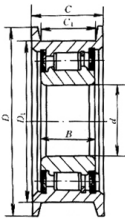

保持架组件的圆柱滚子轴承

NFL-N0010WC-2Z 型
(CL000000-2Z)
(722000 型)