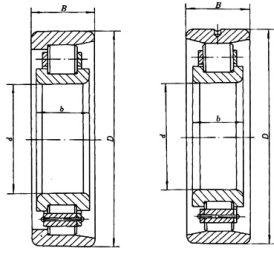

Bearing Model NF312WC/C2

Overall dimension (mm)

d 60

D 130

B 31

Limit speed (RPM)

Grease -

Oil lubrication -

Rated load

Cr(N) -

Cr(N) -

Weight(kg) -

NF0000WC
(402000 型)

NF0000WCN1 型
(402000K 型)

宽外圈并有单挡边的圆柱滚子轴承

K000×00×00 型
(602000 型)