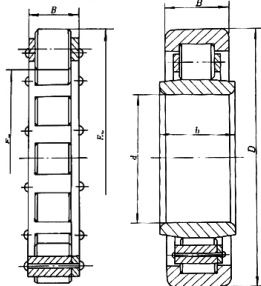

Bearing Model NF312WC/C2

Overall dimension (mm)

d 60

D 130

B 31

Limit speed (RPM)

Grease -

Oil lubrication -

Rated load

Cr(N) -

Cr(N) -

Weight(kg) -

NF0000WC
(402000 型)

NF0000WCN1 型
(402000K 型)

宽外圈并有单挡边的圆柱滚子轴承

K000×00×00 型
(602000 型)