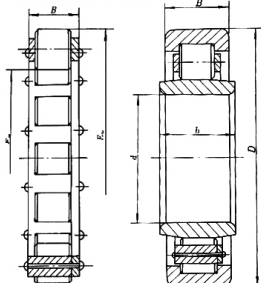

Bearing Model NUP217RE

Overall dimension (mm)

d 85

D 150

B 28

Limit speed (RPM)

Grease -

Oil lubrication -

Rated load

Cr(N) -

Cr(N) -

Weight(kg) -

NF0000WC
(402000 型)

NF0000WCN1 型
(402000K 型)

宽外圈并有单挡边的圆柱滚子轴承

K000×00×00 型
(602000 型)