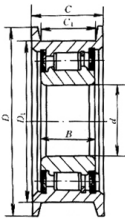

保持架组件的圆柱滚子轴承

NFL-N0000WC-2Z 型
(CL000000-2Z)
(722000 型)