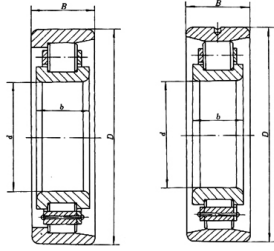

Bearing Model NUP217RE

Overall dimension (mm)

d 85

D 150

B 28

Limit speed (RPM)

Grease -

Oil lubrication -

Rated load

Cr(N) -

Cr(N) -

Weight(kg) -

NF0000WC
(402000 型)

NF0000WCN1 型
(402000K 型)

宽外圈并有单挡边的圆柱滚子轴承

K000×00×00 型
(602000 型)