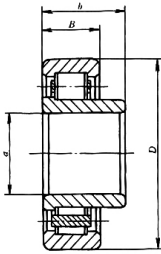

NJ0000WB1 型
(552000 型)