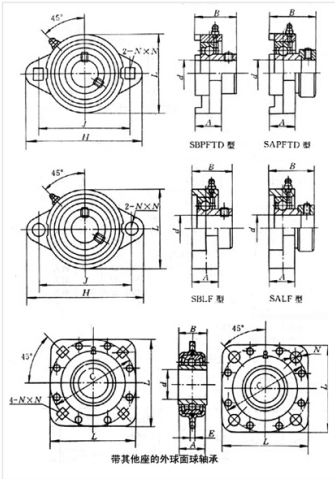

Bearing Model SBLF207

Overall dimension (mm)

d 35

D 122

B 100

Limit speed (RPM)

Grease -

Oil lubrication -

Rated load

Cr(N) -

Cr(N) -

Weight(kg) 0.8