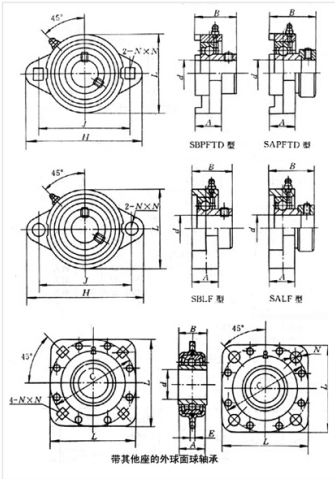

Bearing Model SBLF206

Overall dimension (mm)

d 30

D 113

B 90.5

Limit speed (RPM)

Grease -

Oil lubrication -

Rated load

Cr(N) -

Cr(N) -

Weight(kg) 0.56