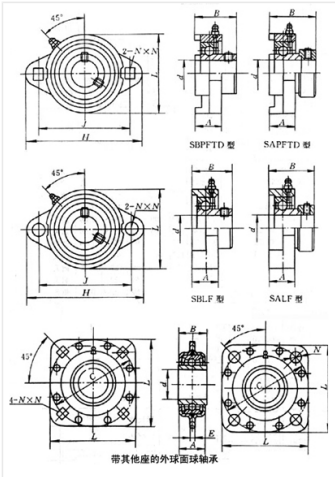

Bearing Model SBLF205

Overall dimension (mm)

d 25

D 95

B 76

Limit speed (RPM)

Grease -

Oil lubrication -

Rated load

Cr(N) -

Cr(N) -

Weight(kg) 0.38