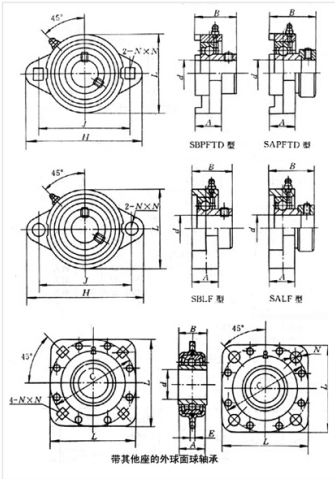

Bearing Model SALF205

Overall dimension (mm)

d 25

D 95

B 76

Limit speed (RPM)

Grease -

Oil lubrication -

Rated load

Cr(N) -

Cr(N) -

Weight(kg) 0.42