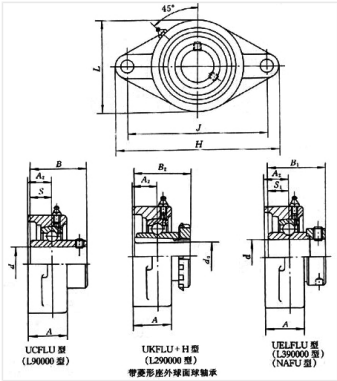

Bearing Model NAFLU215-44

Overall dimension (mm)

d 69.85

D 270

B 225

Limit speed (RPM)

Grease -

Oil lubrication -

Rated load

Cr(N) -

Cr(N) -

Weight(kg) 7.1