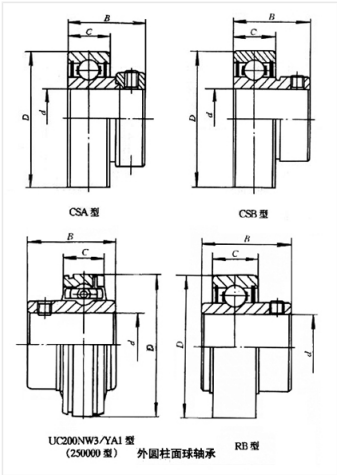

Bearing Model CSB209-28

Overall dimension (mm)

d 44.45

D 85

B 36

Limit speed (RPM)

Grease -

Oil lubrication -

Rated load

Cr(N) -

Cr(N) -

Weight(kg) 0.73