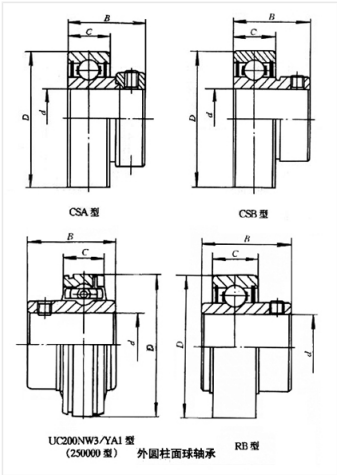

Bearing Model CSB206-19G

Overall dimension (mm)

d 30.162

D 62

B 29

Limit speed (RPM)

Grease -

Oil lubrication -

Rated load

Cr(N) -

Cr(N) -

Weight(kg) 0.27