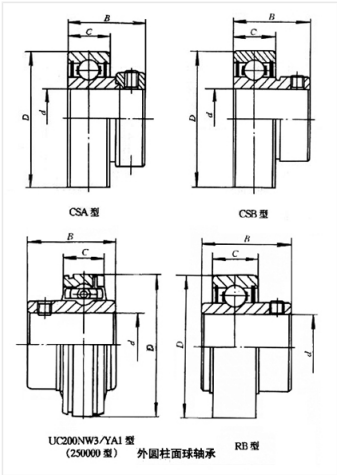

Bearing Model CSB206-19

Overall dimension (mm)

d 30.162

D 62

B 29

Limit speed (RPM)

Grease -

Oil lubrication -

Rated load

Cr(N) -

Cr(N) -

Weight(kg) 0.27