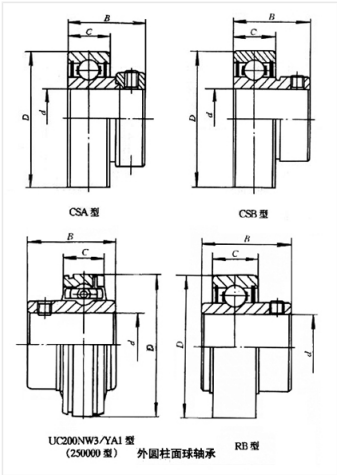

Bearing Model CSB207-21

Overall dimension (mm)

d 33.338

D 72

B 32

Limit speed (RPM)

Grease -

Oil lubrication -

Rated load

Cr(N) -

Cr(N) -

Weight(kg) 0.42