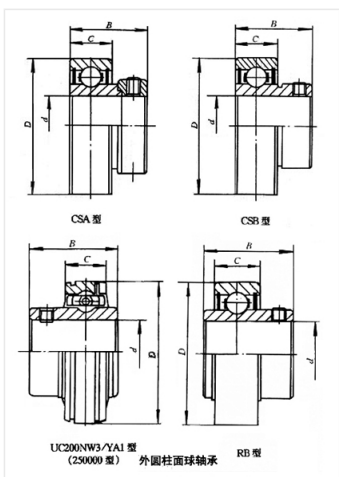

Bearing Model CSA206G

Overall dimension (mm)

d 30

D 62

B 33.9

Limit speed (RPM)

Grease -

Oil lubrication -

Rated load

Cr(N) -

Cr(N) -

Weight(kg) 0.28