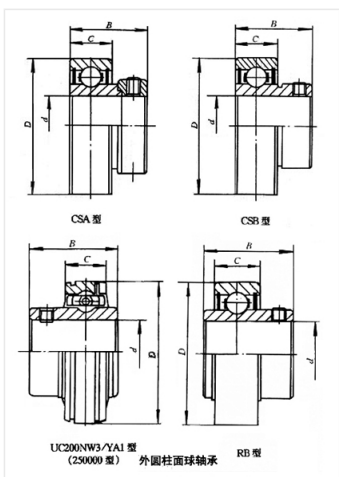

Bearing Model CSA207-23

Overall dimension (mm)

d 36.512

D 72

B 37.5

Limit speed (RPM)

Grease -

Oil lubrication -

Rated load

Cr(N) -

Cr(N) -

Weight(kg) 0.5