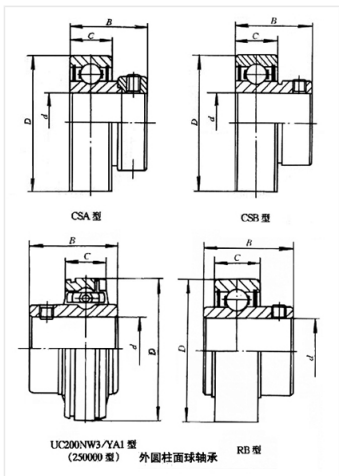

Bearing Model CSA205G

Overall dimension (mm)

d 25

D 52

B 30.5

Limit speed (RPM)

Grease -

Oil lubrication -

Rated load

Cr(N) -

Cr(N) -

Weight(kg) 0.22