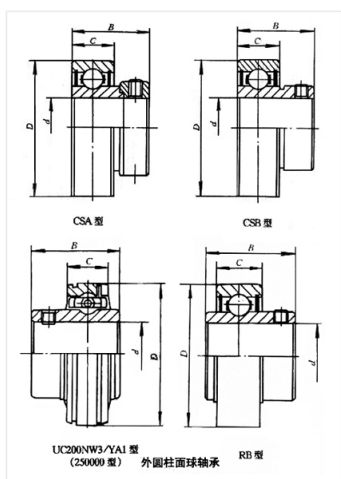

Bearing Model CSA205-16

Overall dimension (mm)

d 25.4

D 52

B 30.5

Limit speed (RPM)

Grease -

Oil lubrication -

Rated load

Cr(N) -

Cr(N) -

Weight(kg) 0.22