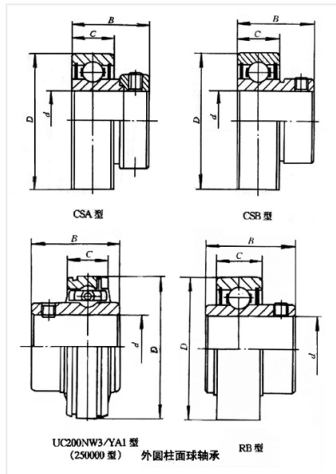

Bearing Model CSA203G

Overall dimension (mm)

d 17

D 40

B 28.6

Limit speed (RPM)

Grease -

Oil lubrication -

Rated load

Cr(N) -

Cr(N) -

Weight(kg) 0.13