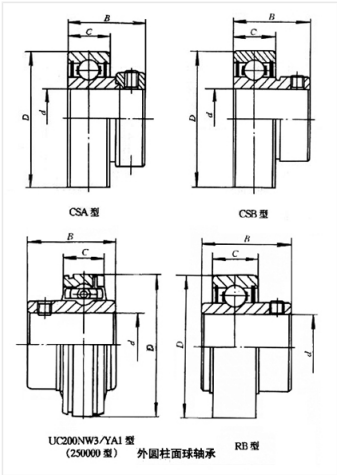

Bearing Model CSA205-14

Overall dimension (mm)

d 22.225

D 52

B 30.5

Limit speed (RPM)

Grease -

Oil lubrication -

Rated load

Cr(N) -

Cr(N) -

Weight(kg) 0.22