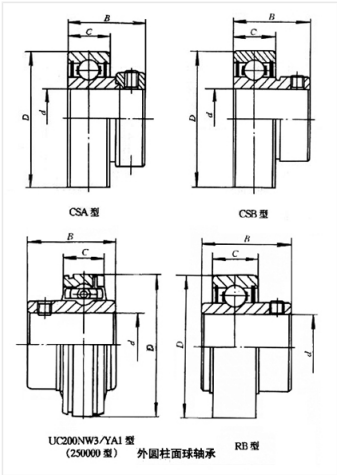

Bearing Model CSB202-10

Overall dimension (mm)

d 15.875

D 40

B 22

Limit speed (RPM)

Grease -

Oil lubrication -

Rated load

Cr(N) -

Cr(N) -

Weight(kg) 0.1