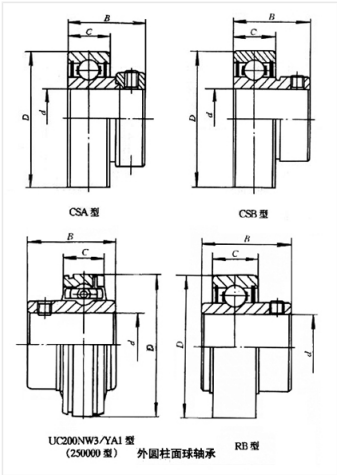

Bearing Model CSB203G

Overall dimension (mm)

d 17

D 40

B 22

Limit speed (RPM)

Grease -

Oil lubrication -

Rated load

Cr(N) -

Cr(N) -

Weight(kg) 0.1