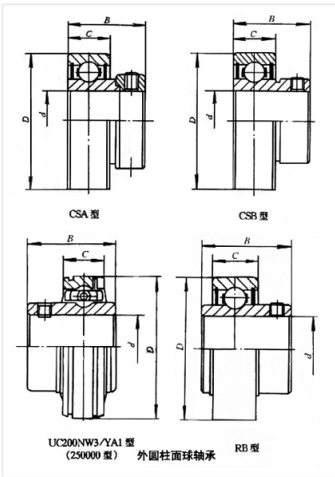

Bearing Model CSB202-9

Overall dimension (mm)

d 14.288

D 40

B 22

Limit speed (RPM)

Grease -

Oil lubrication -

Rated load

Cr(N) -

Cr(N) -

Weight(kg) 0.1