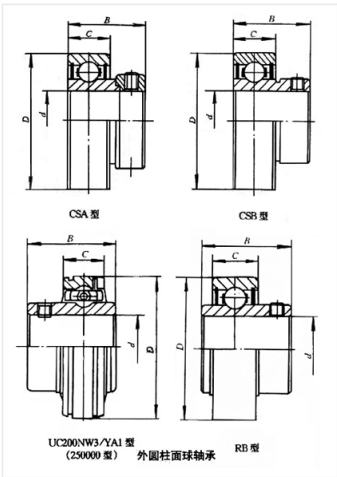

Bearing Model CSA209-28

Overall dimension (mm)

d 44.45

D 85

B 42.2

Limit speed (RPM)

Grease -

Oil lubrication -

Rated load

Cr(N) -

Cr(N) -

Weight(kg) 0.82