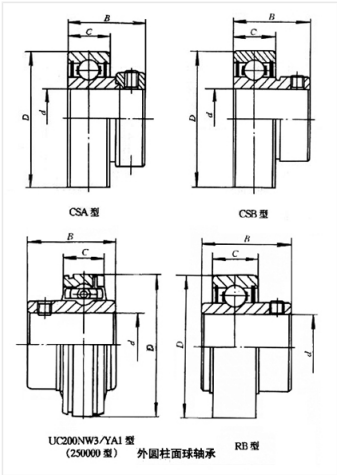

Bearing Model RB216-52

Overall dimension (mm)

d 82.55

D 140

B 82.6

Limit speed (RPM)

Grease -

Oil lubrication -

Rated load

Cr(N) -

Cr(N) -

Weight(kg) 2.8