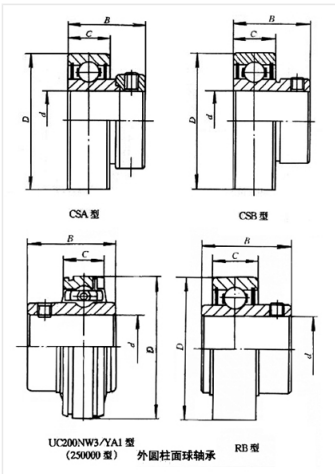

Bearing Model RB209-28

Overall dimension (mm)

d 44.45

D 85

B 49.2

Limit speed (RPM)

Grease -

Oil lubrication -

Rated load

Cr(N) -

Cr(N) -

Weight(kg) 0.81