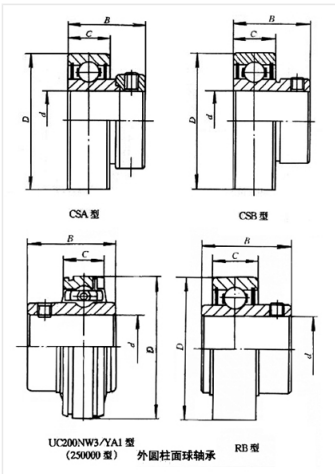

Bearing Model RB211-34

Overall dimension (mm)

d 53.975

D 100

B 55.6

Limit speed (RPM)

Grease -

Oil lubrication -

Rated load

Cr(N) -

Cr(N) -

Weight(kg) 1.3