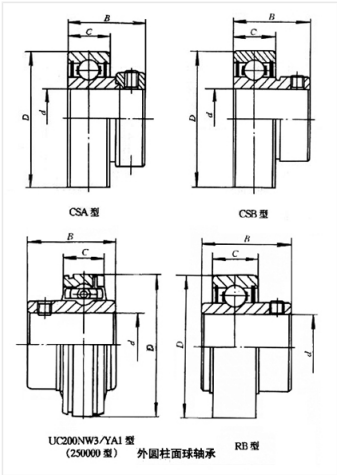

Bearing Model RB207

Overall dimension (mm)

d 35

D 72

B 42.9

Limit speed (RPM)

Grease -

Oil lubrication -

Rated load

Cr(N) -

Cr(N) -

Weight(kg) 0.54