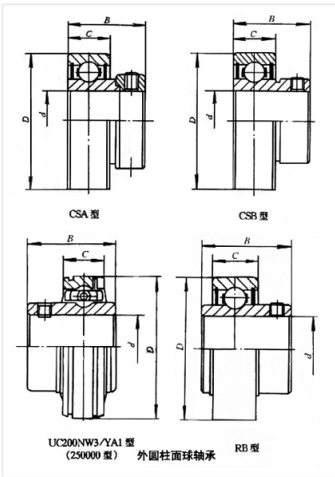

Bearing Model RB206-18

Overall dimension (mm)

d 28.575

D 62

B 38.1

Limit speed (RPM)

Grease -

Oil lubrication -

Rated load

Cr(N) -

Cr(N) -

Weight(kg) 0.38