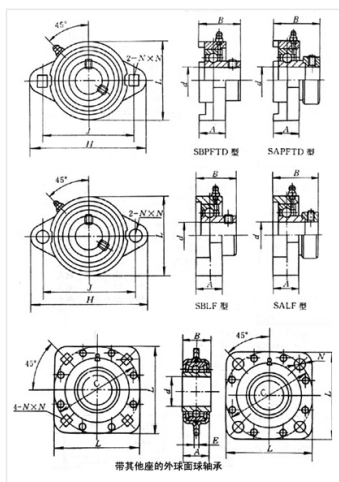

Bearing Model DHU2-3/16R-211

Overall dimension (mm)

d 55.563

D 139.7

B 55.562

Limit speed (RPM)

Grease -

Oil lubrication -

Rated load

Cr(N) -

Cr(N) -

Weight(kg) 0