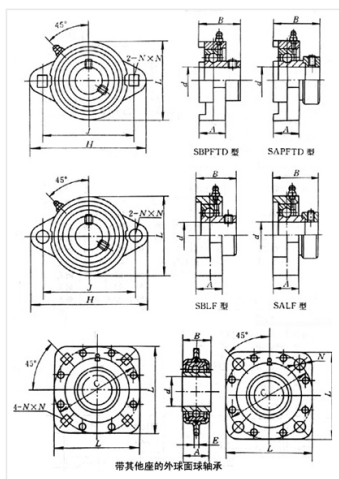

Bearing Model DHU55R-211

Overall dimension (mm)

d 55

D 139.7

B 51

Limit speed (RPM)

Grease -

Oil lubrication -

Rated load

Cr(N) -

Cr(N) -

Weight(kg) 0