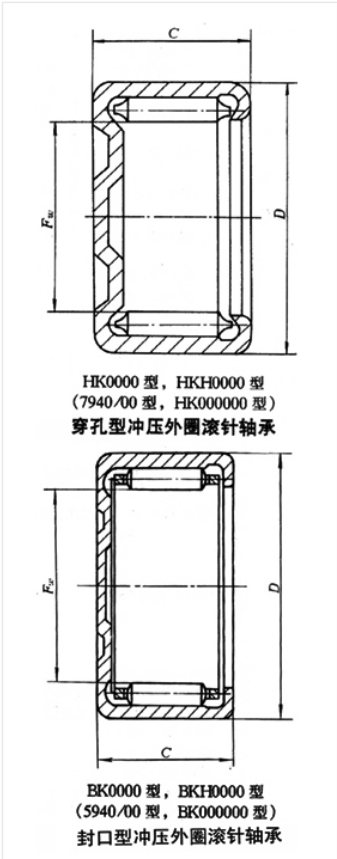

Bearing Model BK1516

Overall dimension (mm)

d 15

D 21

B 16

Limit speed (RPM)

Grease -

Oil lubrication -

Rated load

Cr(N) -

Cr(N) -

Weight(kg) -