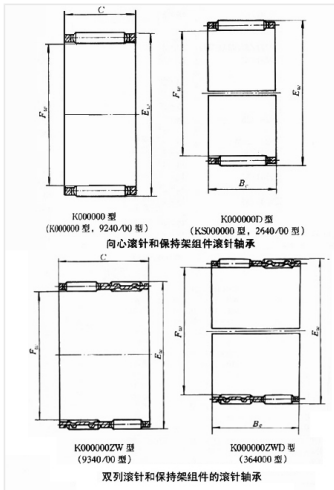

Bearing Model K32X37X27

Overall dimension (mm)

d 32

D 37

B 27

Limit speed (RPM)

Grease -

Oil lubrication -