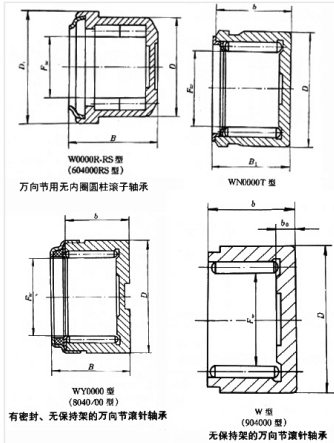

Bearing Model NUTR25

Overall dimension (mm)

d 25

D 52

B 25

Limit speed (RPM)

Grease -

Oil lubrication -

Rated load

Cr(N) -

Cr(N) -

Weight(kg) 0.39