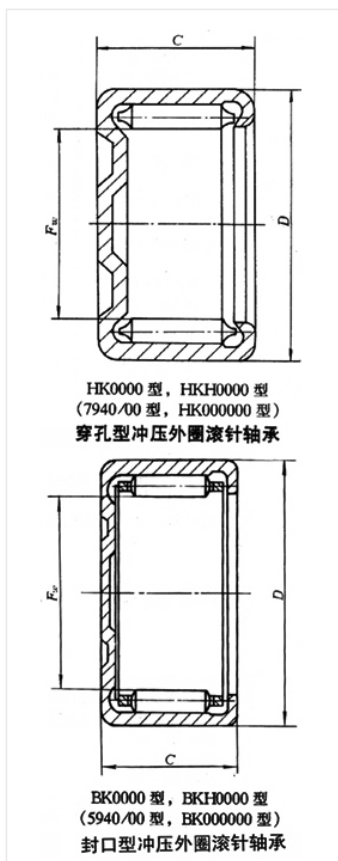

Bearing Model BK1514

Overall dimension (mm)

d 15

D 21

B 14

Limit speed (RPM)

Grease -

Oil lubrication -

Rated load

Cr(N) -

Cr(N) -

Weight(kg) 0